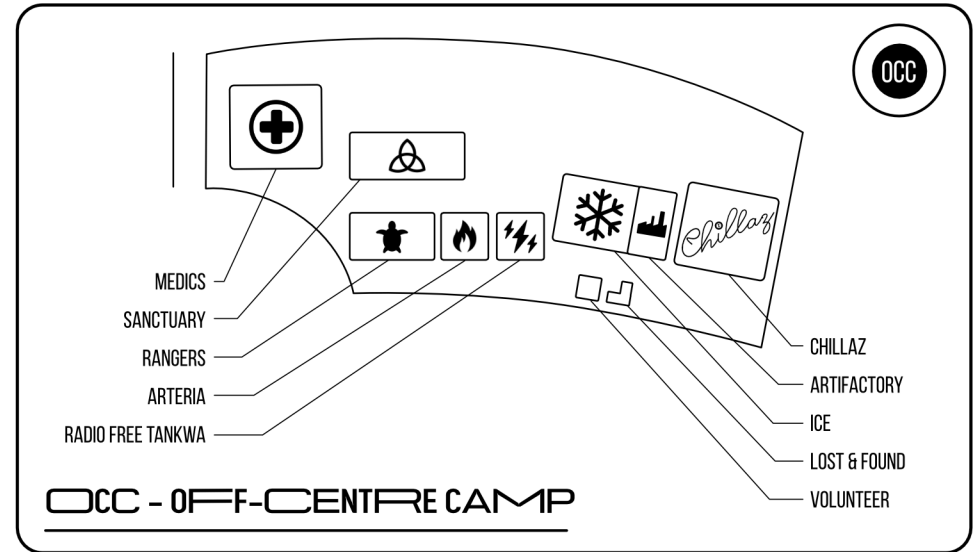

THEME CAMPS

01 SPACE COWBOYS	20 CAMP 404	36 BOB AND THE BEATLES	58 LOVEBOX SPACE BASE	77 VAGABONDS
02 PURPLE SPANKING BOOTH	21 SAND HUGGERS	38 THE GREASEMONKEYS	59 PANDORA'S FOX	78 DMT DUNES MEETS TUNES
03 THE PANCAKE PEOPLE	22 AIN'T MISBEHAVIN	39 SUNRISERS COFFEE	60 THE MEMBER BERRIES	79 TIVOLI
04 FRACTAL CHILL	23 SMOKESCREEN	40 PEDALS FOR PEACE	64 CAMP SUNSET OASIS	80 OE-AA-SIES
05 GARDEN OF WEEDEN	24 T.L.X TRANSIT LOUNGE	41 TANKWA TOWN ART SOCIETY	65 BIRTHDAY SUITS	81 FRICO POPS
06 PRESS PLAY	25 BERLIN BEDOUINS	44 PLANET THEIA	66 AL UZZA	82 MIRAGE
07 CAMP BUBBALICIOUS	27 SWEET LOVE ART HOUSE	46 SOBER CAMP	67 ABNB	83 SPACEDOUBT LOUNGE
08 VROOM SHROOM	28 BURNING MAIL	49 PANGEA PROJECT	68 DESERT MAGIC	84 CAMP WHY NOT
12 CAMP KAMP	29 BUTTERY BEASTS	50 CAMP JUST NOW	70 LION'S DEN	85 ALEGRA POWER STATION
15 BUBBLES AND BASS	30 MESO	51 ATYPICAL BAR	71 THE RUSTY ANVIL	86 BALLIE TOE
15 JAVANESIA	31 KAMP KAMP	52 KREME KAROO	72 METASTOFOSIS	87 ENO'S NOOKIE
16 WOLK 9	32 THE WORMHOLE	53 HYDRATION STATION	73 MKOKOTENI	88 MOTHERFUCKING QUEENS
17 ANCIENT ALIEN ASTRONAUTS	33 LE PETIT PARIS	55 EKASI LIKHAYA	74 HEADSPACE	89 THE SWING-ISH CLUB
18 THE STEAMPUNK SALOON	34 MAD HATTER'S VILLAGE	56 BUBBLE TROUBLE BOUTIQUE	75 HEARTSPACE	69 CAMP GRUMPALOT
19 TWISTED SALOON	35 DMV	57 KAGGENS VILLAGE	76 CAMP DELICIOZA