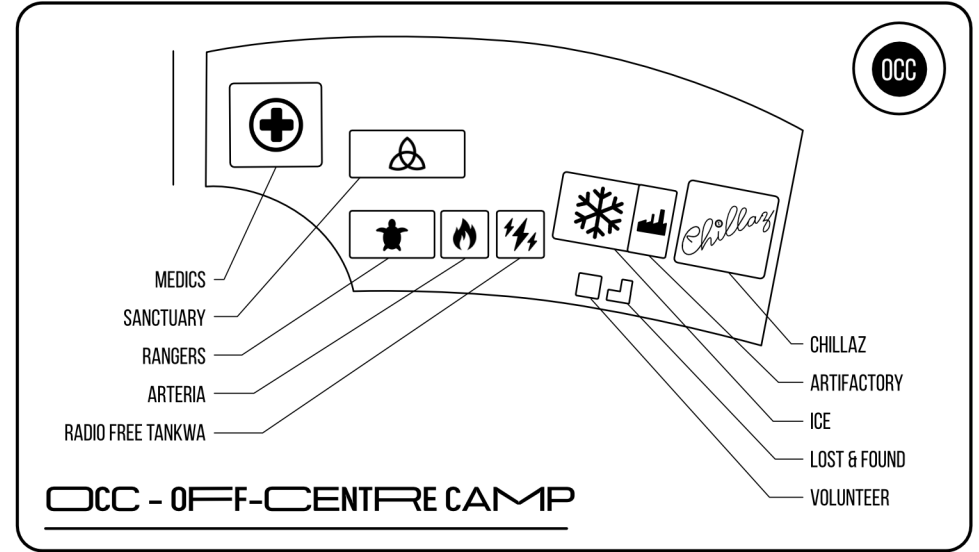

THEME CAMPS

01 SPACE COWBOYS	20 CAMP 404	36 BOB AND THE BEATLES	58 LOVEBOX SPACE BASE	77 VAGABONDS
02 PURPLE SPANKING BOOTH	21 SAND HUGGERS	38 THE GREASEMONKEYS	59 PANDORA'S FOX	78 DMT DUNES MEETS TUNES
03 THE PANCAKE PEOPLE	22 AIN'T MISBEHAVIN	39 SUNRISERS COFFEE	60 THE MEMBER BERRIES	79 TIVOLI
04 FRACTAL CHILL	23 SMOKESCREEN	40 PEDALS FOR PEACE	64 CAMP SUNSET OASIS	80 OE-AA-SIES
05 GARDEN OF WEEDEN	24 T.L.X TRANSIT LOUNGE	41 TANKWA TOWN ART SOCIETY	65 BIRTHDAY SUITS	81 FRICO POPS
06 PRESS PLAY	25 BERLIN BEDOUINS	44 PLANET THEIA	66 AL UZZA	82 MIRAGE
07 CAMP BUBBALICIOUS	27 SWEET LOVE ART HOUSE	46 SOBER CAMP	67 ABNB	83 SPACEDOUBT LOUNGE
08 VROOM SHROOM	28 BURNING MAIL	49 PANGEA PROJECT	68 DESERT MAGIC	84 CAMP WHY NOT
12 CAMP KAMP	29 BUTTERY BEASTS	50 CAMP JUST NOW	70 LION'S DEN	85 ALEGRA POWER STATION
15 BUBBLES AND BASS	30 MESO	51 ATYPICAL BAR	71 THE RUSTY ANVIL	86 BALLIE TOE
15 JAVANESIA	31 KAMP KAMP	52 KREME KAROO	72 METASTOFOSIS	87 ENO'S NOOKIE
16 WOLK 9	32 THE WORMHOLE	53 HYDRATION STATION	73 MKOKOTENI	88 MOTHERFUCKING QUEENS
17 ANCIENT ALIEN ASTRONAUTS	33 LE PETIT PARIS	55 EKASI LIKHAYA	74 HEADSPACE	89 THE SWING-ISH CLUB
18 THE STEAMPUNK SALOON	34 MAD HATTER'S VILLAGE	56 BUBBLE TROUBLE BOUTIQUE	75 HEARTSPACE	89 CAMP GRUMPALOT
19 TWISTED SALOON	35 DMV	57 KAGGENS VILLAGE	76 CAMP DELICIOZA